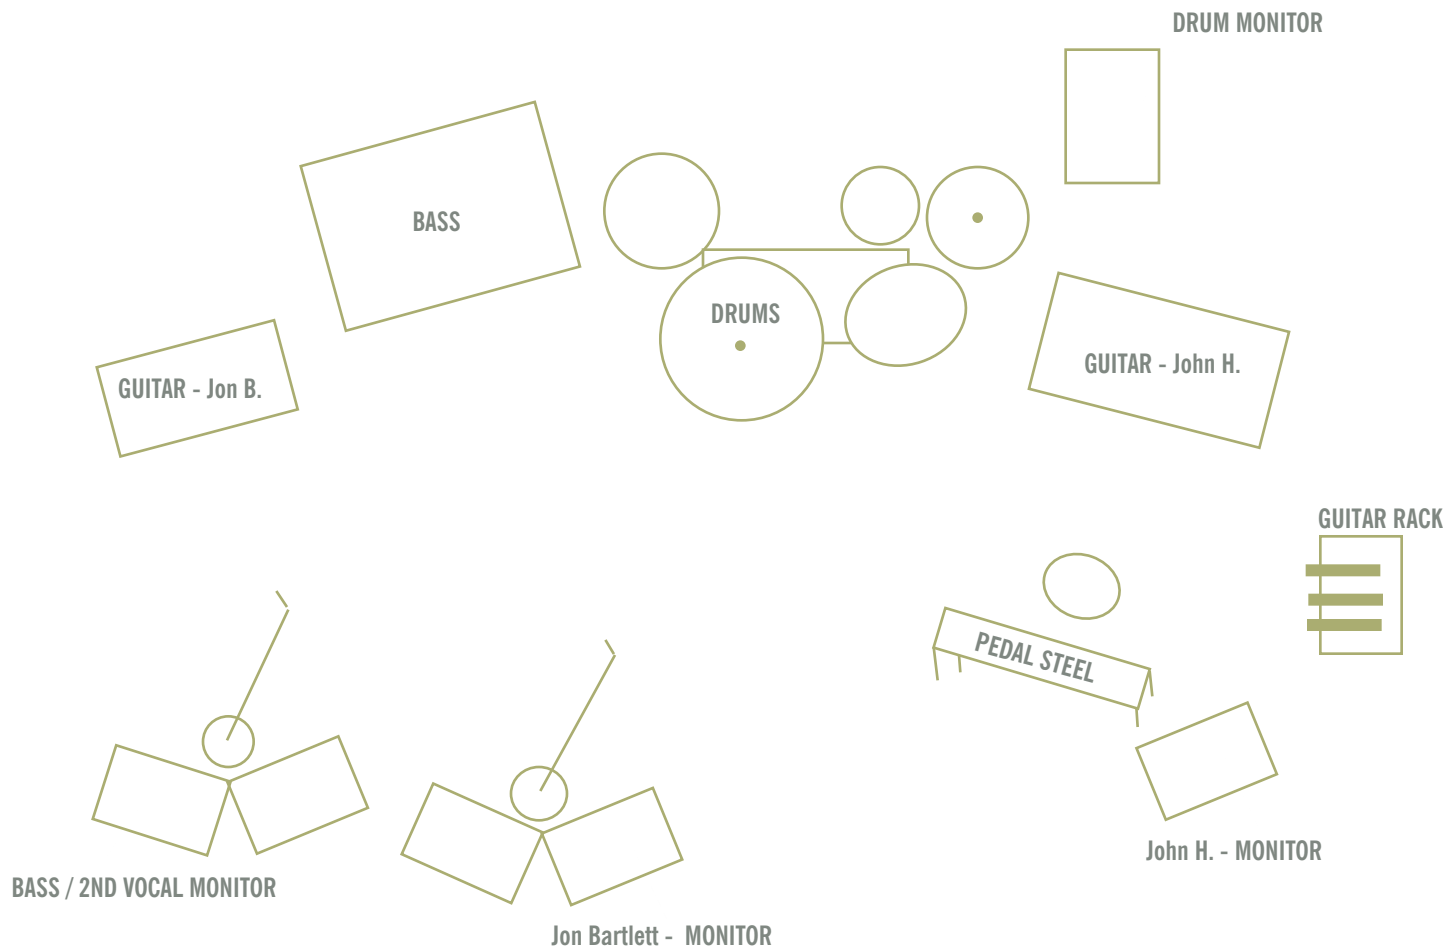

GREENFIELD MAIN

STAGE PLOT

GREENFIELD MAIN

Jon Bartlett
(lead vocal, guitar)

John J. Higney
(lead guitar, lapsteel/pedal steel)

Rolf Klausener
(bass, vocals)

Jon Lomow
(drums)

EQUIPMENT LIST

- 1 x Fender Deville Guitar Amp
- 1 x Traynor Guitar Amp
- 1 x AceTone Bass 9, Amp w/ 15" Traynor Cabinet
- Drum Set:
 - Kick, Snare, Floor Tom, Rack Tom, HighHat, Ride, Crash

KELP RECORDS

17 Lorne Avenue Ottawa Ontario
K1R 7G6 CANADA
T. 613.233.4112
F. 613.233.2036